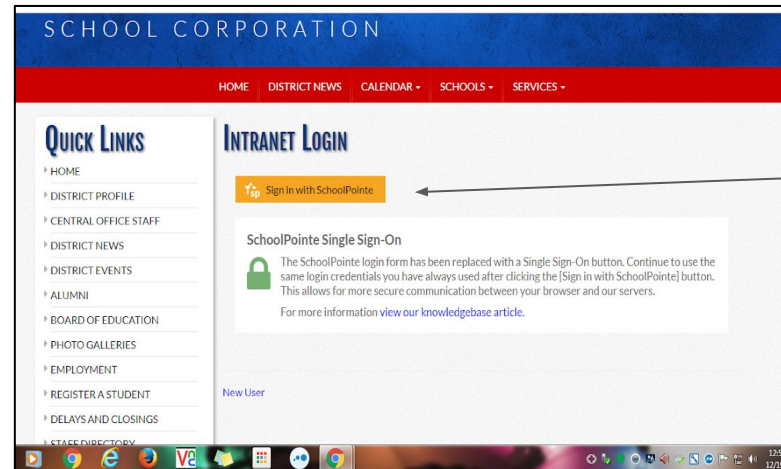

West Noble School Corporation - Accessing Your Intranet Login

It's on the Internet, but it's an Intranet

*Intranet - A secure location on our website where personnel related resources and important files are kept.
This area is private and only accessible by WN Staff.*

If you are a new user to the Intranet, go to the top right of our district website and click on the Intranet login button.

Intranet

Click the "Sign in with SchoolPointe" button.

Sign In with SchoolPointe